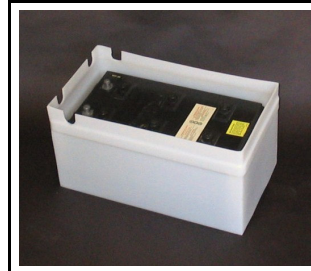

## Battery Boxes

Measurements are  
OUTSIDE dimensions

Boxes are stackable, but  
not nestable

Every Battery Box is shipped  
complete with lid

Length  
Width  
Height  
Holds

### 4-D

Base only	With lid on
22 1/16"	23"
9 9/16"	10 3/8"
11 1/16"	11 5/16"
<b>1 x 4-D battery</b>	