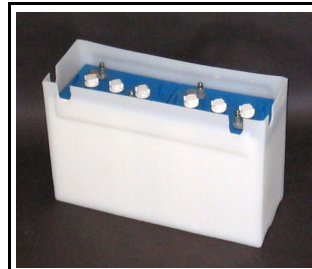

### 30-H

Base only	With lid on
14 1/8"	14 3/4"
7 5/8"	8 3/16"
10 5/8"	10 13/16"
<b>1 x 30-H battery</b>	

### J-250

Base only	With lid on
15 1/4"	15 3/4"
12 15/16"	13 9/16"
12 5/8"	13"
<b>2 x J-250 battery</b>	

Manufactured in natural  
/ white colour

Universal cable holes on  
all boxes

### GC2

	Base only	With lid on
Length	15 1/16"	15 3/8"
Width	10 15/16"	11 5/16"
Height	12 7/8"	13 1/8"
Holds	<b>2 x 6V GC (Side by Side)</b>	

### GC2-E

	Base only	With lid on
Length	21 3/4"	22 3/8"
Width	7 3/4"	8 1/2"
Height	13"	13 3/8"
Holds	<b>2 x 6V GC (End to End)</b>	