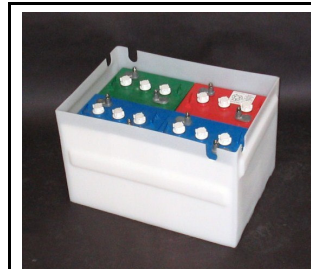

### GC2

	Base only	With lid on
Length	15 1/16"	15 3/8"
Width	10 15/16"	11 5/16"
Height	12 7/8"	13 1/8"
Holds	<b>2 x 6V GC (Side by Side)</b>	

### GC2-E

	Base only	With lid on
Length	21 3/4"	22 3/8"
Width	7 3/4"	8 1/2"
Height	13"	13 3/8"
Holds	<b>2 x 6V GC (End to End)</b>	